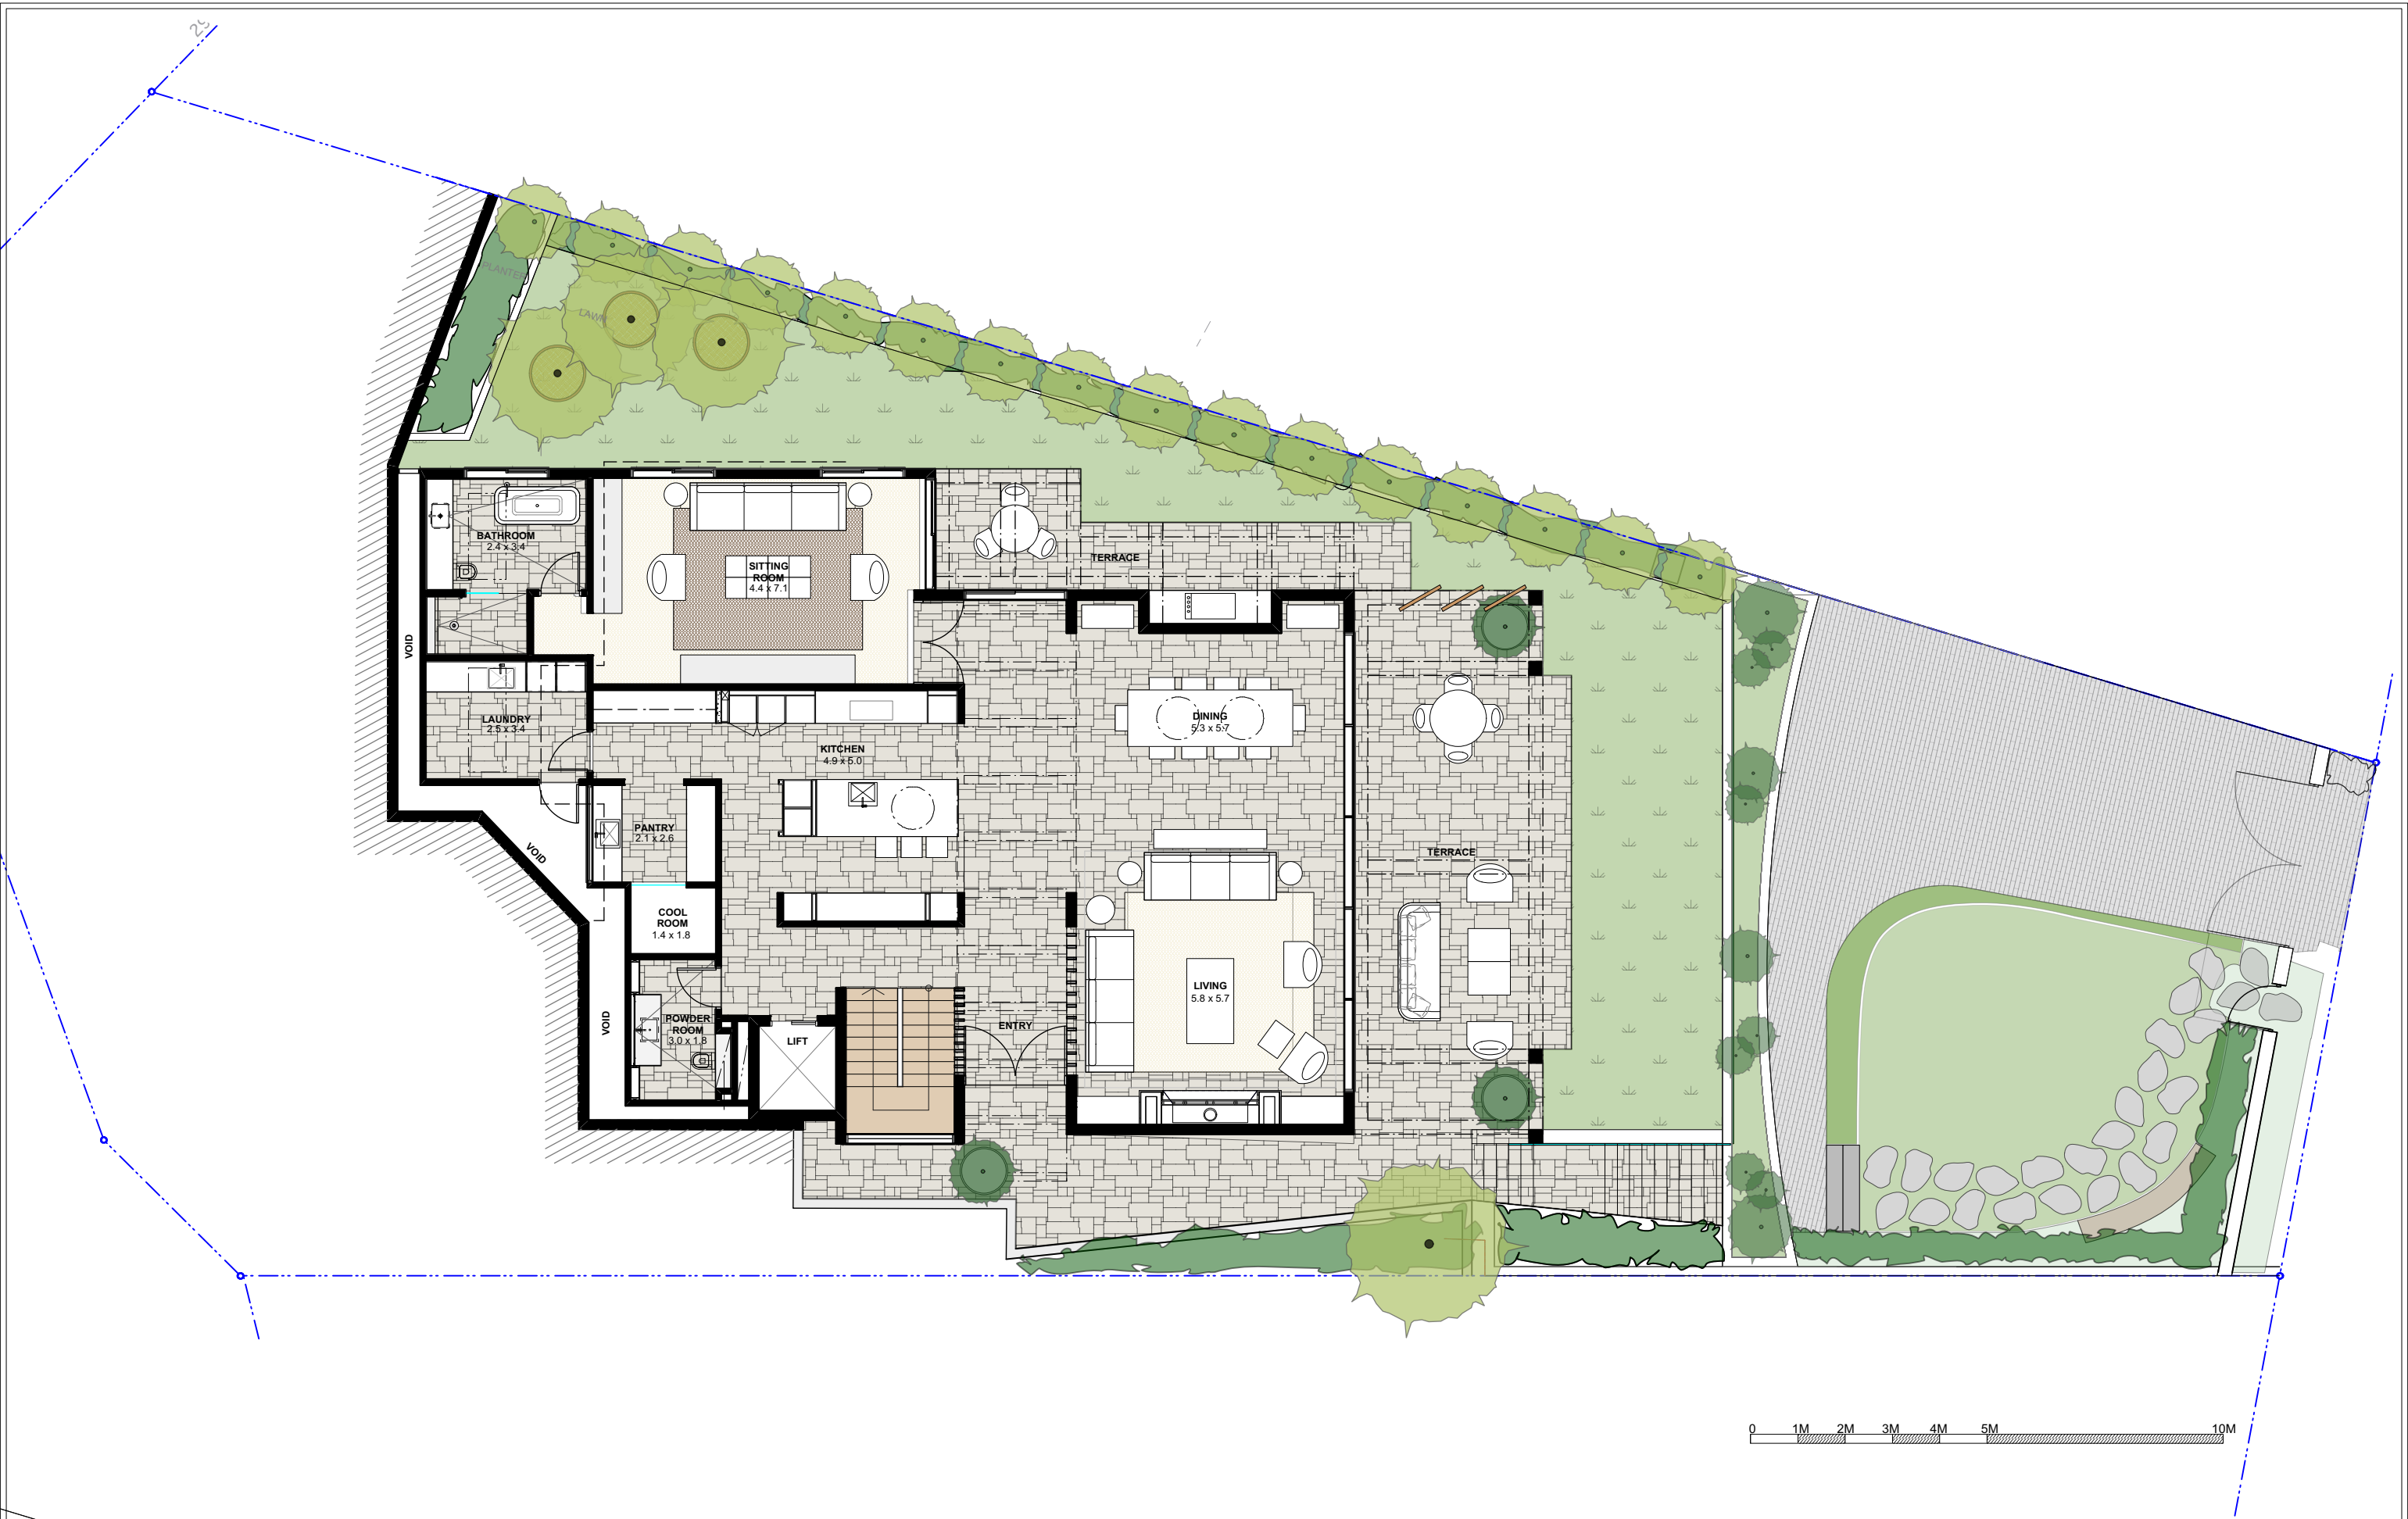

CADENCE & CO DESIGN
 PTY LTD
 287 Mona Vale Road
 Terrey Hills NSW 2084
 P 94501950
 E info@cadenceandco.com.au

40 OCEAN ROAD, PALM BEACH

LEVEL 0 FLOOR PLAN 

CADENCE & CO DESIGN
 PTY LTD
 287 Mona Vale Road
 Terrey Hills NSW 2084
 P 94501950
 E info@cadenceandco.com.au

40 OCEAN ROAD, PALM BEACH

LEVEL 1 FLOOR PLAN

CADENCE & CO DESIGN
 PTY LTD
 287 Mona Vale Road
 Terrey Hills NSW 2084
 P 94501950
 E info@cadenceandco.com.au

40 OCEAN ROAD, PALM BEACH

LEVEL 2 FLOOR PLAN 

CADENCE & CO DESIGN
 PTY LTD
 287 Mona Vale Road
 Terrey Hills NSW 2084
 P 94501950
 E info@cadenceandco.com.au

40 OCEAN ROAD, PALM BEACH

LEVEL 3 FLOOR PLAN 